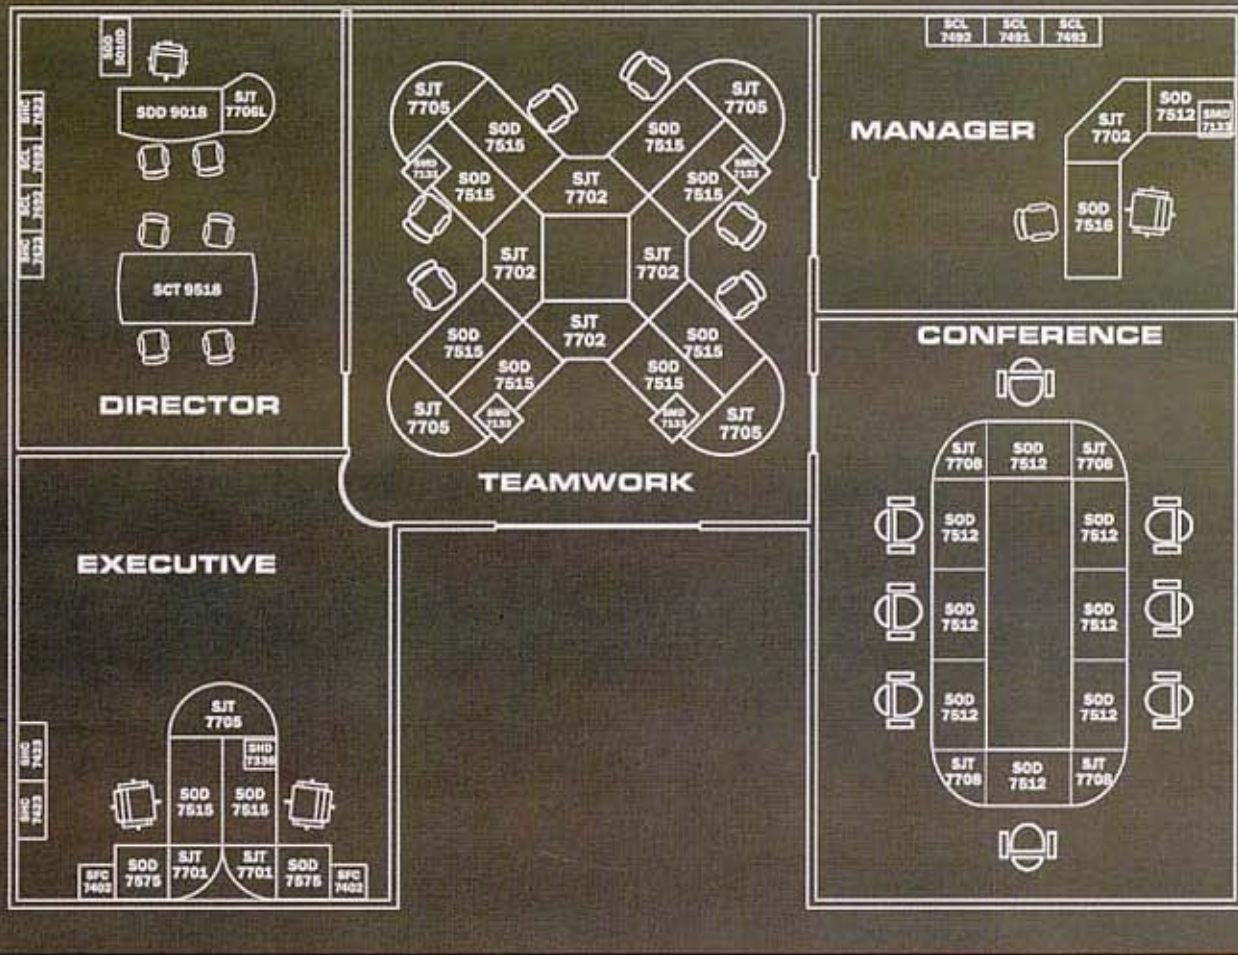

Product Specification

SOD 7575 75 X 75 X 75	SOD 7512 120 X 75 X 75	SOD 7514 140 X 75 X 75	SOD 7515 150 X 75 X 75	SOD 7516 160 X 75 X 75	SDD 9018 180 X 90 X 75	SOD 6010 100 X 60 X 75	SOD 6012 120 X 60 X 75	SSD 5010 100 X 50 X 70
SMD 7133 48 X 52 X 65	SMD 7331 41 X 52 X 56	SMD 7332 48 X 52 X 56	SHD 7338 40 X 47 X 47	SHD 7305 40 X 40 X 40	SFC 7402 48 X 50 X 75	SFC 7404 48 X 50 X 141	SCD 7512 47 X 50 X 64	SSD 5010 D 100 X 50 X 65
SCU 7481 80 X 41 X 82	SCU 7482 80 X 41 X 82	SCU 7483 80 X 41 X 82	SCL 7491 80 X 41 X 87	SCL 7492 80 X 41 X 87	SCL 7493 80 X 41 X 87	SMC 7121 80 X 41 X 120	SMC 7122 80 X 41 X 120	SHC 7421 80 X 41 X 200
SHC 7422 80 X 41 X 200	SHC 7423 80 X 41 X 200	SCT 7012 Ø 120 X 75	SCT 9518 180 X 95 X 75	SCT 1224 240 X 120 X 75	SMR 2812 120 X 28 X 35	SMR 2814 140 X 28 X 35	SMR 2815 150 X 28 X 35	SMR 2816 160 X 28 X 35
SJT 7701 78 X 78	SJT 7702 115 X 115	SJT 7703 115 X 115	SJT 7705 155 X 77.5	SJT 7706 L 100 X 90	SJT 7706 R 100 X 90	SJT 7707 L 100 X 100	SJT 7707 R 100 X 100	SJT 7708 78 X 78 (CONFERENCE ONLY)

www.modera.co.id