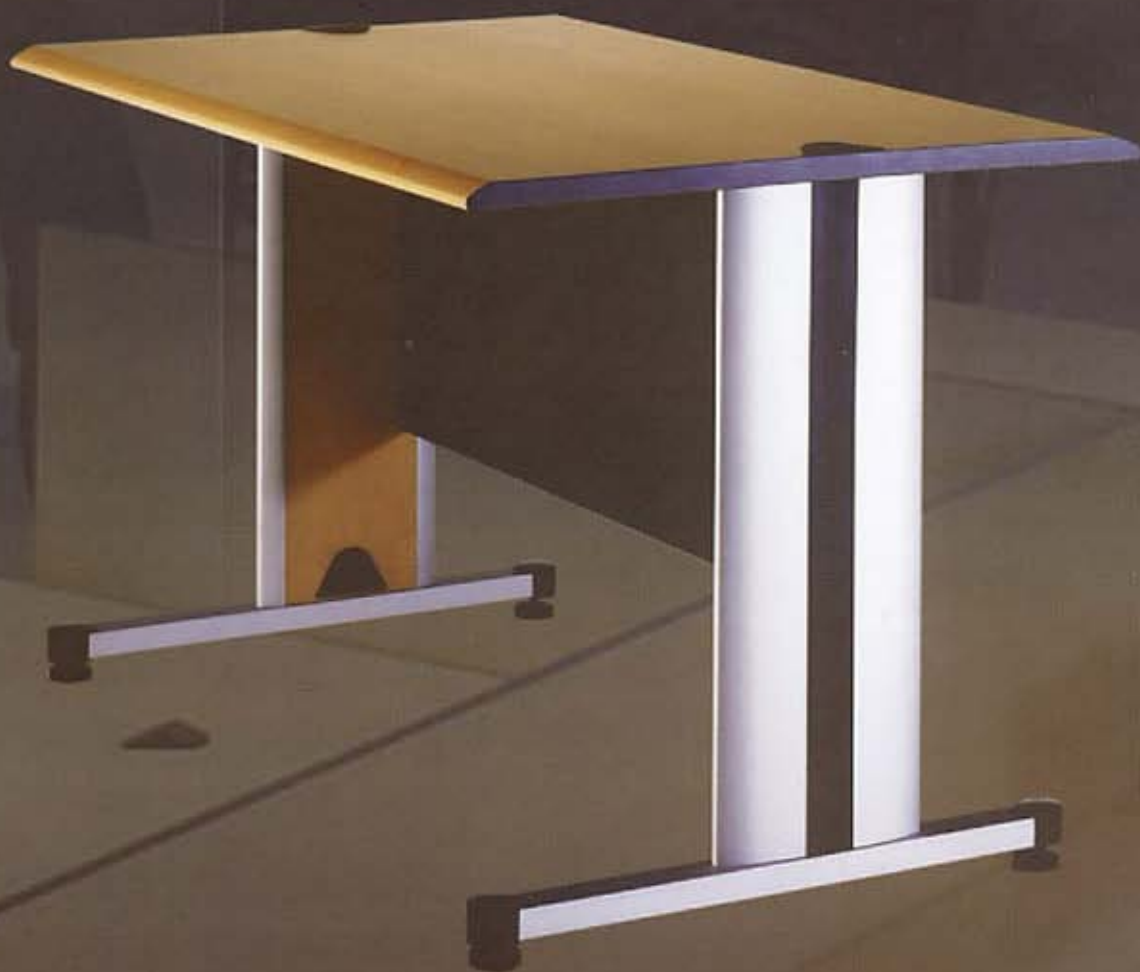

■ CONFERENCE

■ TEAMWORK

The multi-functional aluminium desk top holder is common to all desking system. It is this base construction unit that gives the desk their flexibility. The design of the desk top holders is simple, elegant and with a futuristic look creates an illusion of lightness and space which reflect its great strength

S CLASS series from Modera is designed to combine simplicity, functionality and aesthetics, covering all areas of the today's office.

Modera S CLASS offers full range of module designs adaptable to all surroundings. With S CLASS series, you have the freedom to create welcoming, creative, communicative environments.

Looking for solution for each space, S CLASS series is designed to adapt perfectly to all needs. The genuine combination of comfort, aesthetics and rationality in the S CLASS series gives the perfect harmony required for your office.

■ DIRECTOR

Pencil Tray

The top surface of table S Class consist by lining structure into the otherside.

■ EXECUTIVE

■ MANAGER

Heat Resistant

Scratch Resistant

Crack Resistant